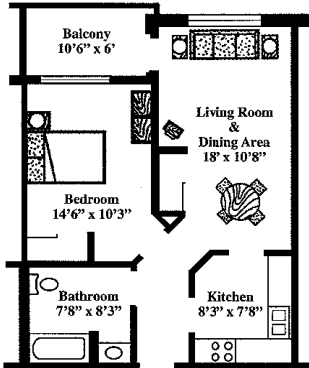

# Maplewood Residence Apartment Floor Plans

**Handicapped**  
One Bedroom  
with Balcony/Patio  
588 square feet

**Custom 1**  
One Bedroom  
608 square feet

**Custom 2**  
One Bedroom  
with Balcony/Patio  
588 square feet

**Regency 1**  
One Bedroom  
with Balcony/  
Patio  
667 square Feet

**Regency 2**  
One Bedroom  
with Balcony/  
Patio  
672 square feet

**Commodore**  
Two Bedroom  
with Balcony/  
Patio  
900 square feet