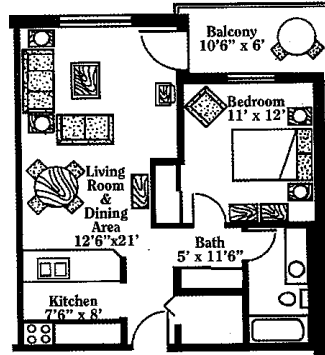

# Maplewood Residence Apartment Floor Plans

**Handicapped**  
One Bedroom  
with Balcony/Patio  
588 square feet

**Custom 1**  
One Bedroom  
608 square feet

**Custom 2**  
One Bedroom  
with Balcony/Patio  
588 square feet

**Regency 1**  
One Bedroom  
with Balcony/  
Patio  
667 square Feet

**Regency 2**  
One Bedroom  
with Balcony/  
Patio  
672 square feet

**Commodore**  
Two Bedroom  
with Balcony/  
Patio  
900 square feet