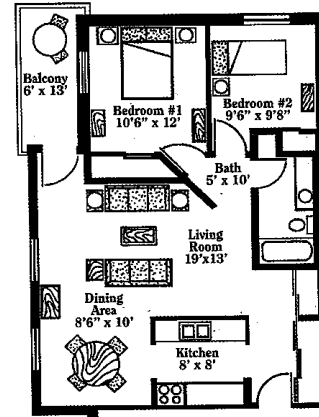

# Maplewood Residence Apartment Floor Plans

**Handicapped**  
One Bedroom  
with Balcony/Patio  
588 square feet

**Custom 1**  
One Bedroom  
608 square feet

**Custom 2**  
One Bedroom  
with Balcony/Patio  
588 square feet

**Regency 1**  
One Bedroom  
with Balcony/  
Patio  
667 square Feet

**Regency 2**  
One Bedroom  
with Balcony/  
Patio  
672 square feet

**Commodore**  
Two Bedroom  
with Balcony/  
Patio  
900 square feet