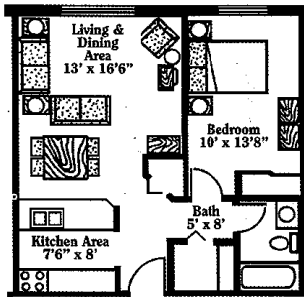

# Maplewood Residence Apartment Floor Plans

**Handicapped**  
One Bedroom  
with Balcony/Patio  
588 square feet

**Custom 1**  
One Bedroom  
608 square feet

**Custom 2**  
One Bedroom  
with Balcony/Patio  
588 square feet

**Regency 1**  
One Bedroom  
with Balcony/  
Patio  
667 square Feet

**Regency 2**  
One Bedroom  
with Balcony/  
Patio  
672 square feet

**Commodore**  
Two Bedroom  
with Balcony/  
Patio  
900 square feet