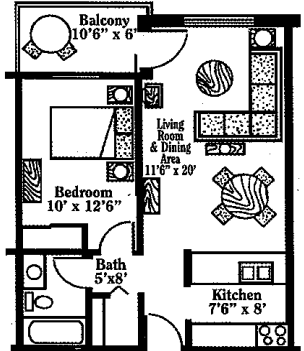

# Maplewood Residence Apartment Floor Plans

**Handicapped**  
One Bedroom  
with Balcony/Patio  
588 square feet

**Custom 1**  
One Bedroom  
608 square feet

**Custom 2**  
One Bedroom  
with Balcony/Patio  
588 square feet

**Regency 1**  
One Bedroom  
with Balcony/  
Patio  
667 square Feet

**Regency 2**  
One Bedroom  
with Balcony/  
Patio  
672 square feet

**Commodore**  
Two Bedroom  
with Balcony/  
Patio  
900 square feet