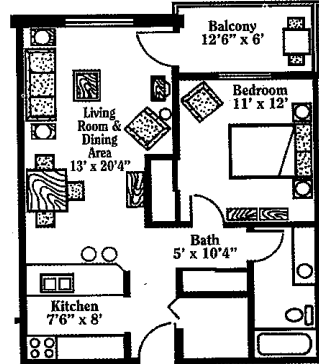

# Maplewood Residence Apartment Floor Plans

**Handicapped**  
One Bedroom  
with Balcony/Patio  
588 square feet

**Custom 1**  
One Bedroom  
608 square feet

**Custom 2**  
One Bedroom  
with Balcony/Patio  
588 square feet

**Regency 1**  
One Bedroom  
with Balcony/  
Patio  
667 square Feet

**Regency 2**  
One Bedroom  
with Balcony/  
Patio  
672 square feet

**Commodore**  
Two Bedroom  
with Balcony/  
Patio  
900 square feet